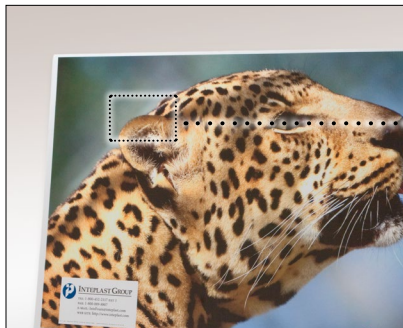

Superior Printing Quality!

- Offers superb quality on all digital flatbed printers
- Available in 48"×96", 24"×18", 18"×24", and run to size jobs
- IntePro[®] UltraSmooth[™] offers a higher print quality, output, and a lower ink consumption.

Close Look...

Regular corrugated grooves after printing are more distinct

IntePro[®] UltraSmooth[™] grooves are less visible and extremely smooth

True Innovator:

Patent No.: US 6,759,114 B2 is the unique identification for the superior smoothness of IntePro[®] UltraSmooth[™].

IntePro® UltraSmooth™

Smoothness Comparison: UltraSmooth™ vs regular corrugated

Test 1: Surface Roughness Test

UNIT: 10 ⁻⁶ INCH	SIDE A	SIDE B	
IntePro® UltraSmooth™	66.3	95.3	IntePro® UltraSmooth™
Regular corrugated(C)	177.8	152.4	Regular corrugated C
Regular corrugated(M)	196.0	217.3	Regular corrugated M
Regular corrugated(P)	313.3	317.6	Regular corrugated P

Test 2: Hommel Tester T1000C

UNIT: 10 ⁻⁶ INCH	Ra	Rz	Rm
IntePro® UltraSmooth™	69.29	306.10	373.20
Regular corrugated	298.80	1068.00	1238.00
Surface Superior Rate	431%	349%	332%

Ra- Arithmetical mean roughness
 Rz-Ten-point mean roughness
 Rm-Maximun peak