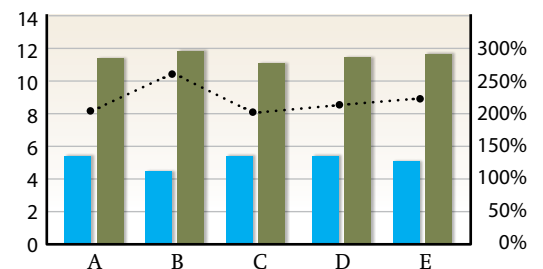

Test 3: Surface Roughness(R_m) Test

UNIT: μm	A	B	C	D	E
IntePro® UltraSmooth™	5.4	4.4	5.5	5.4	5.2
Regular corrugated	11.3	11.8	11.1	11.4	11.6
Surface Superior Rate	209%	268%	202%	211%	223%

■ IntePro® UltraSmooth™
■ Regular corrugated
⋯⋯ Surface superior rate