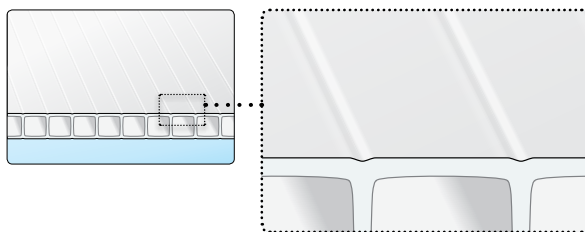

■ IntePro® UltraSmooth™
■ Regular corrugated
⋯⋯ Surface superior rate

Test 3: Surface Roughness(R_m) Test

UNIT: μm	A	B	C	D	E
IntePro® UltraSmooth™	5.4	4.4	5.5	5.4	5.2
Regular corrugated	11.3	11.8	11.1	11.4	11.6
Surface Superior Rate	209%	268%	202%	211%	223%

■ IntePro® UltraSmooth™
■ Regular corrugated
⋯⋯ Surface superior rate

Look Closer!

Regular corrugated board

UltraSmooth™ corrugated board