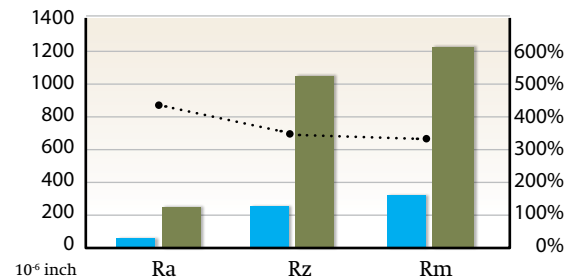

Close Look...

Regular corrugated grooves after printing are more distinct

IntePro[®] UltraSmooth[™] grooves are less visible and extremely smooth

True Innovator:

Patent No.: US 6,759,114 B2 is the unique identification for the superior smoothness of IntePro[®] UltraSmooth[™].

IntePro® UltraSmooth™

Smoothness Comparison: UltraSmooth™ vs regular corrugated

Test 1: Surface Roughness Test

UNIT: 10 ⁻⁶ INCH	SIDE A	SIDE B	
IntePro® UltraSmooth™	66.3	95.3	IntePro® UltraSmooth™
Regular corrugated(C)	177.8	152.4	Regular corrugated C
Regular corrugated(M)	196.0	217.3	Regular corrugated M
Regular corrugated(P)	313.3	317.6	Regular corrugated P

Test 2: Hommel Tester T1000C

UNIT: 10 ⁻⁶ INCH	Ra	Rz	Rm
IntePro® UltraSmooth™	69.29	306.10	373.20
Regular corrugated	298.80	1068.00	1238.00
Surface Superior Rate	431%	349%	332%

Ra- Arithmetical mean roughness
 Rz-Ten-point mean roughness
 Rm-Maximun peak

■ IntePro® UltraSmooth™
■ Regular corrugated
⋯⋯ Surface superior rate

Test 3: Surface Roughness(R_m) Test

UNIT: μm	A	B	C	D	E
IntePro® UltraSmooth™	5.4	4.4	5.5	5.4	5.2
Regular corrugated	11.3	11.8	11.1	11.4	11.6
Surface Superior Rate	209%	268%	202%	211%	223%