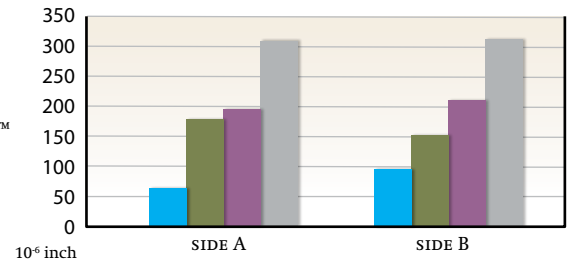

Superior Printing Quality!

- Offers superb quality on all digital flatbed printers
- Available in 48"×96", 24"×18", 18"×24", and run to size jobs
- IntePro[®] UltraSmooth[™] offers a higher print quality, output, and a lower ink consumption.

Close Look...

Regular corrugated grooves after printing are more distinct

IntePro[®] UltraSmooth[™] grooves are less visible and extremely smooth

True Innovator:

Patent No.: US 6,759,114 B2 is the unique identification for the superior smoothness of IntePro[®] UltraSmooth[™].

IntePro® UltraSmooth™

Smoothness Comparison: UltraSmooth™ vs regular corrugated

Test 1: Surface Roughness Test

UNIT: 10 ⁻⁶ INCH	SIDE A	SIDE B	
IntePro® UltraSmooth™	66.3	95.3	IntePro® UltraSmooth™
Regular corrugated(C)	177.8	152.4	Regular corrugated C
Regular corrugated(M)	196.0	217.3	Regular corrugated M
Regular corrugated(P)	313.3	317.6	Regular corrugated P

Test 2: Hommel Tester T1000C

UNIT: 10 ⁻⁶ INCH	Ra	Rz	Rm
IntePro® UltraSmooth™	69.29	306.10	373.20
Regular corrugated	298.80	1068.00	1238.00
Surface Superior Rate	431%	349%	332%

Ra- Arithmetical mean roughness
 Rz-Ten-point mean roughness
 Rm-Maximun peak